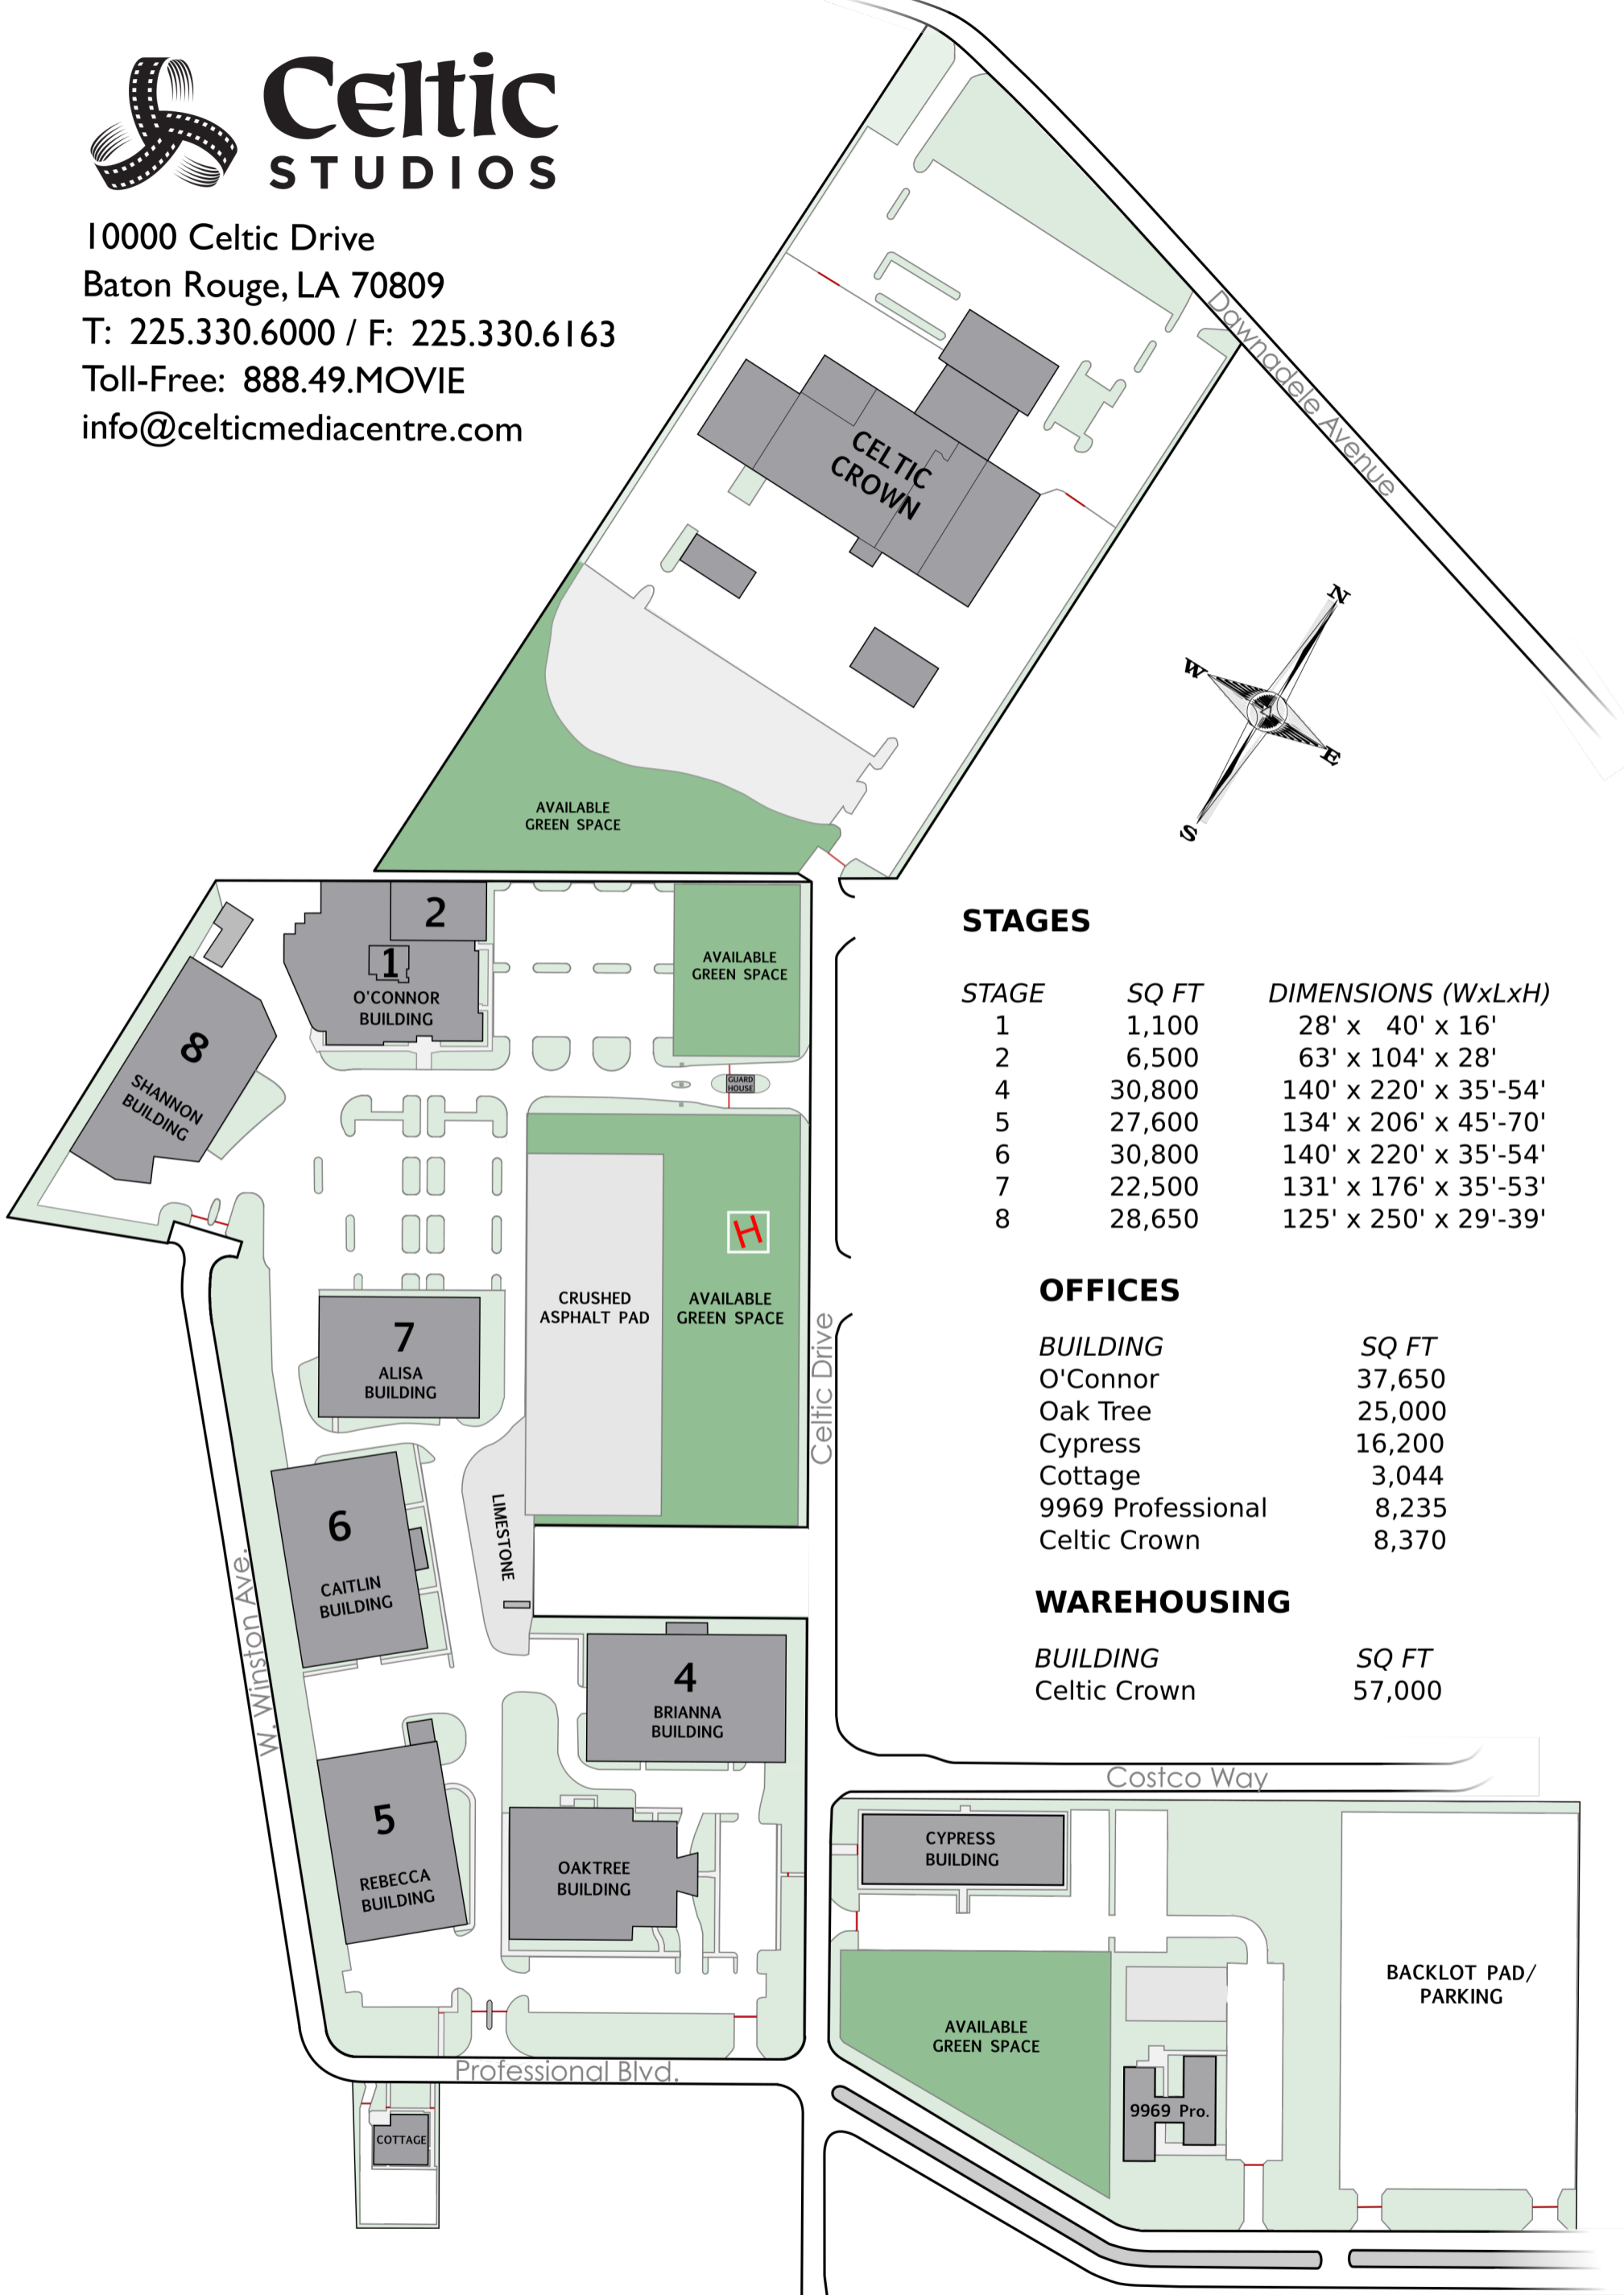

Celtic STUDIOS

10000 Celtic Drive
 Baton Rouge, LA 70809
 T: 225.330.6000 / F: 225.330.6163
 Toll-Free: 888.49.MOVIE
 info@celticmediacentre.com

STAGES

STAGE	SQ FT	DIMENSIONS (WxLxH)
1	1,100	28' x 40' x 16'
2	6,500	63' x 104' x 28'
4	30,800	140' x 220' x 35'-54'
5	27,600	134' x 206' x 45'-70'
6	30,800	140' x 220' x 35'-54'
7	22,500	131' x 176' x 35'-53'
8	28,650	125' x 250' x 29'-39'

OFFICES

BUILDING	SQ FT
O'Connor	37,650
Oak Tree	25,000
Cypress	16,200
Cottage	3,044
9969 Professional	8,235
Celtic Crown	8,370

WAREHOUSING

BUILDING	SQ FT
Celtic Crown	57,000