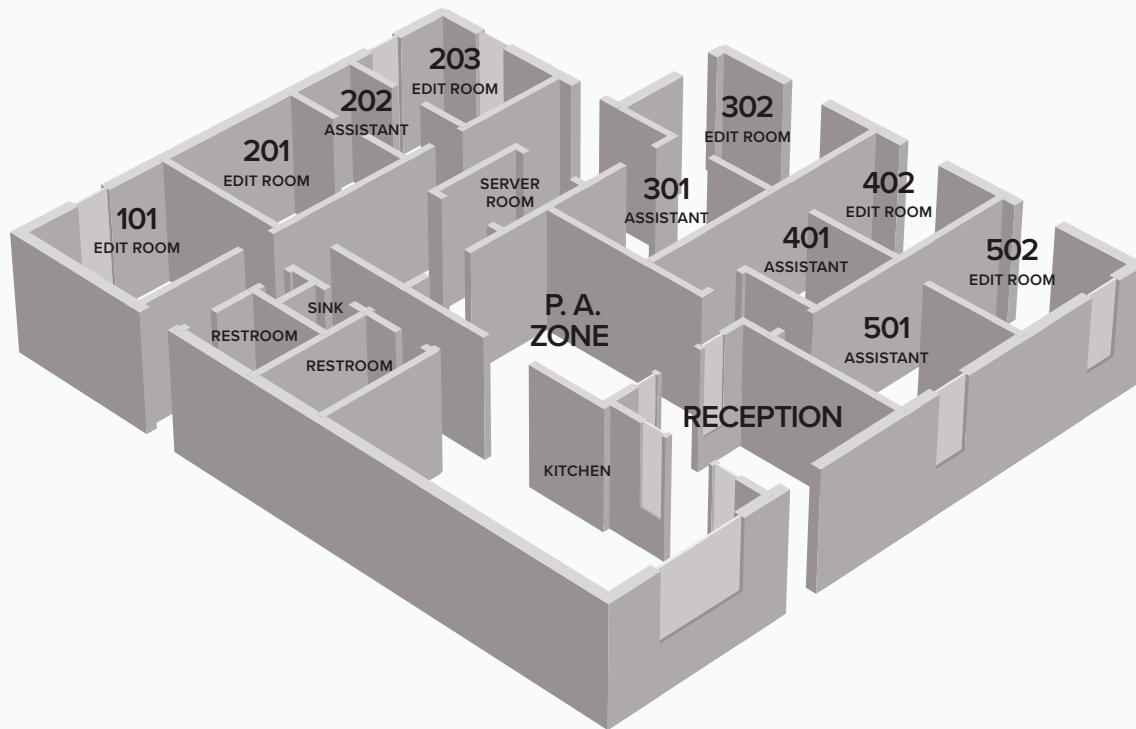

THE COTTAGE BUILDING

POST-PRODUCTION SUITES

3,044 Square Feet

Climate-Controlled Server Room

Fiber and Ethernet to Each Suite

Fiber High-Speed Internet and Campus Fiber

Network

Digital Phone System