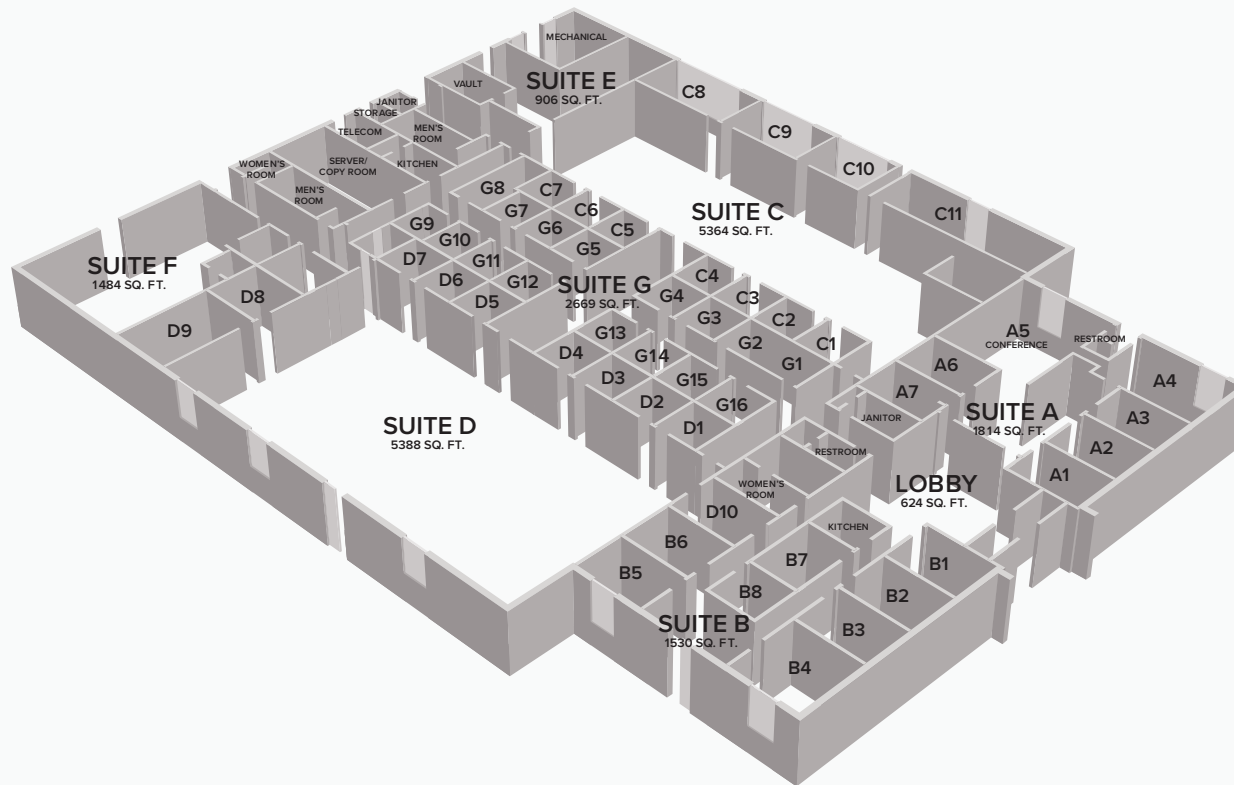

# THE OAK TREE BUILDING

## PRODUCTION OFFICES

25,000 Sq. Ft.

Independent Suites

Joinable Suites

Fiber High-Speed Internet

Digital Phone System

SECURE Campus Fiber Network

Dedicated Server Room