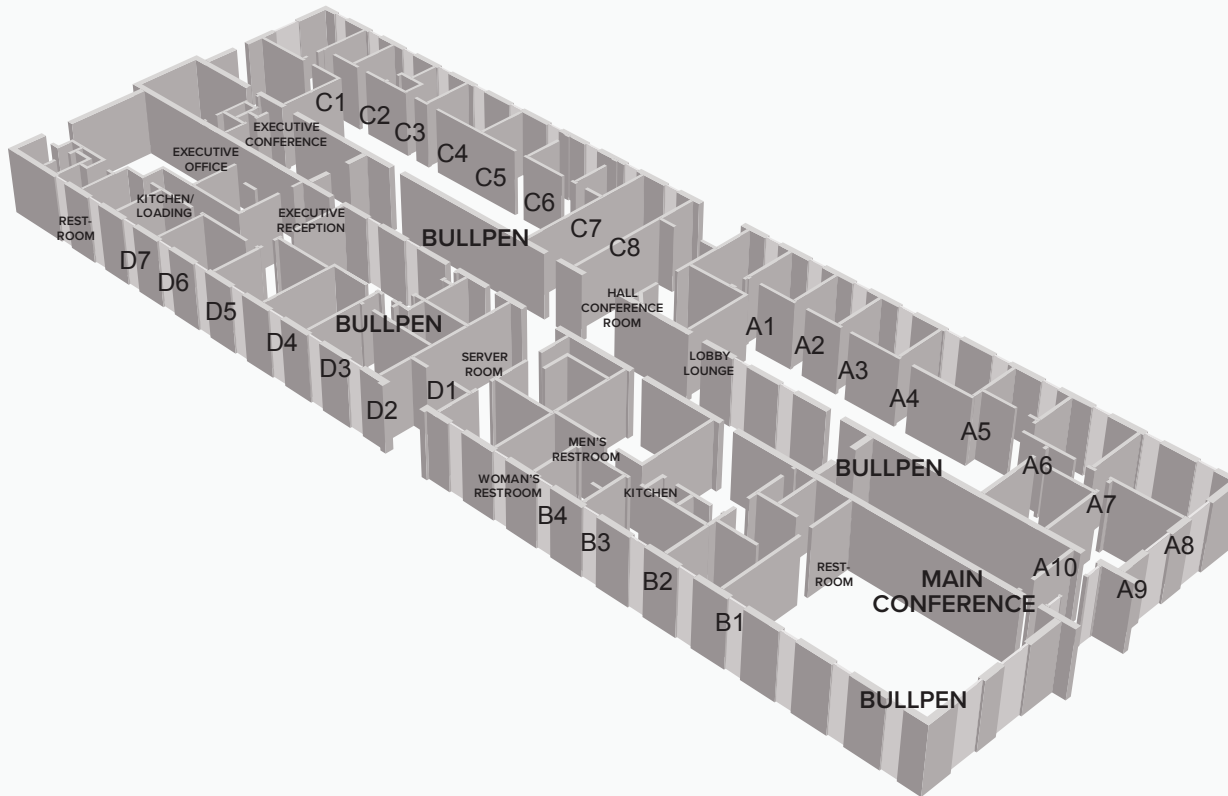

# THE CYPRESS BUILDING

## PRODUCTION OFFICES

16,200 Sq. Ft.

Independent Suites

Joinable Suites

Fiber High-Speed Internet

Digital Phone System

SECURE Campus Fiber Network