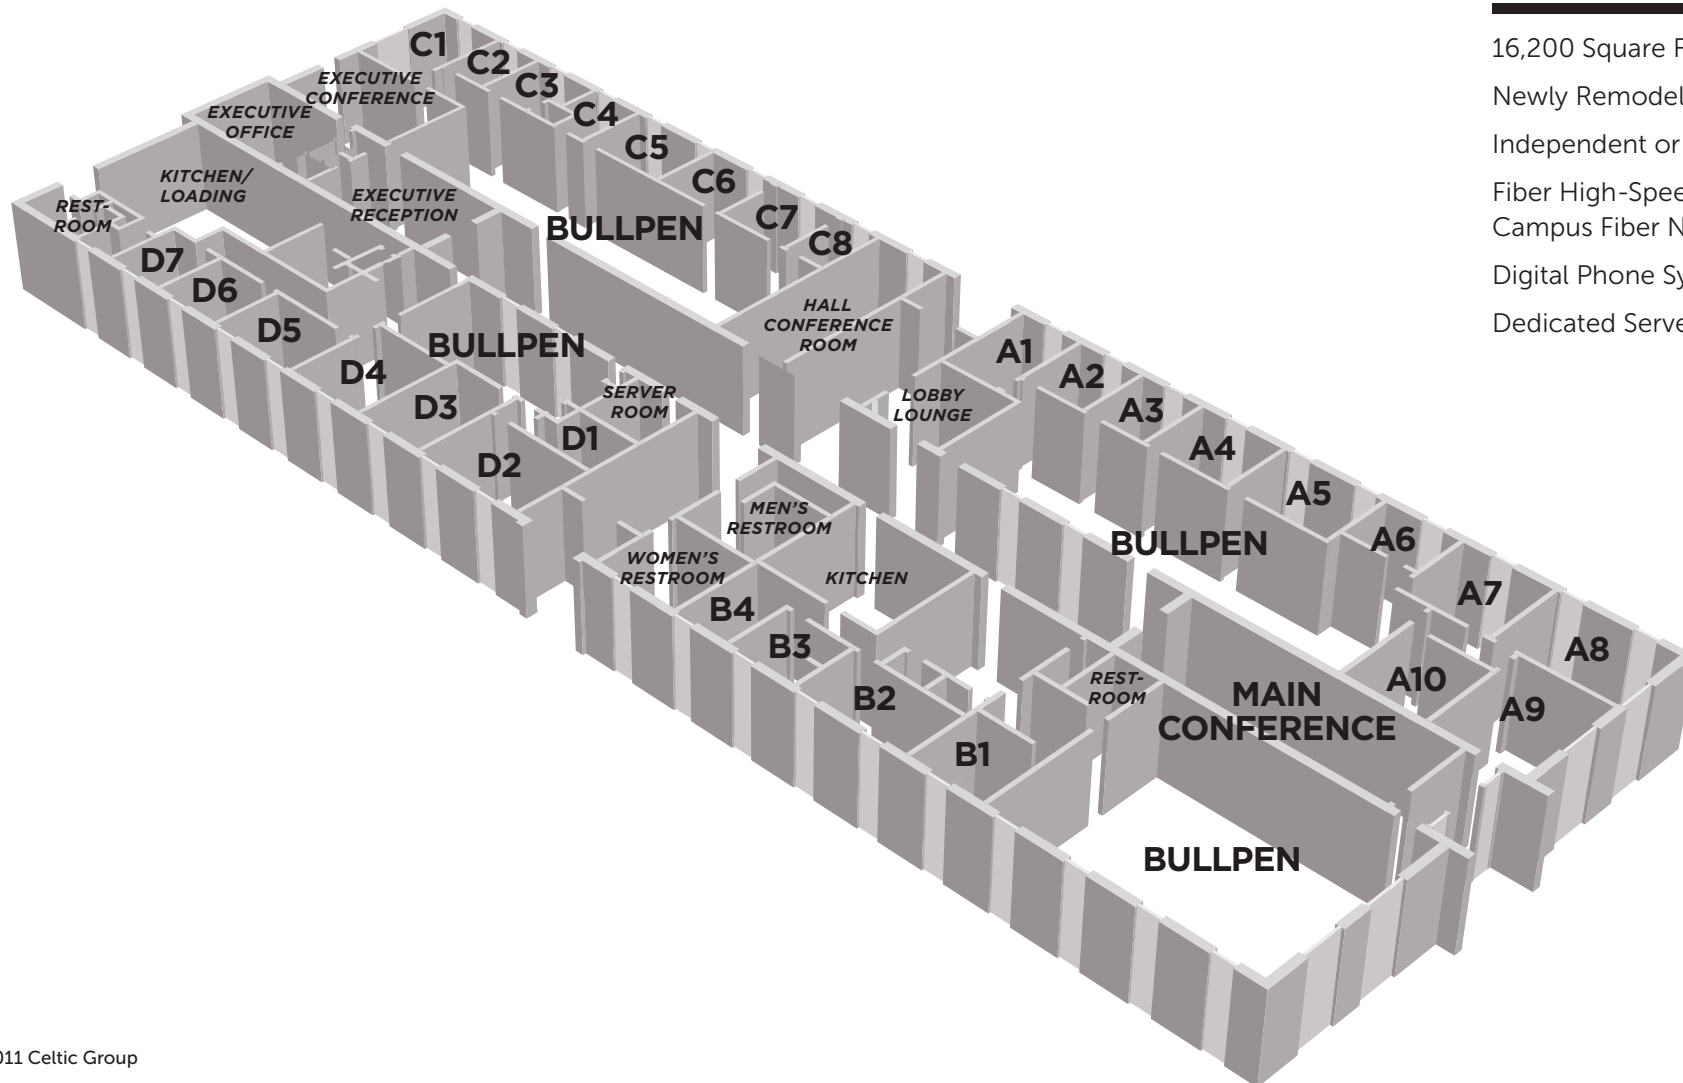

Celtic
MEDIA CENTRE

10000 Celtic Drive
O'Connor Building
Baton Rouge, LA 70809

(225) 330-6000 phone
888.49.MOVIE (6843) toll-free
(225) 330-6163 fax

THE CYPRESS BUILDING

PRODUCTION OFFICES

- 16,200 Square Feet
- Newly Remodeled, Class-A Space
- Independent or Joinable Suites
- Fiber High-Speed Internet and Campus Fiber Network
- Digital Phone System
- Dedicated Server Room