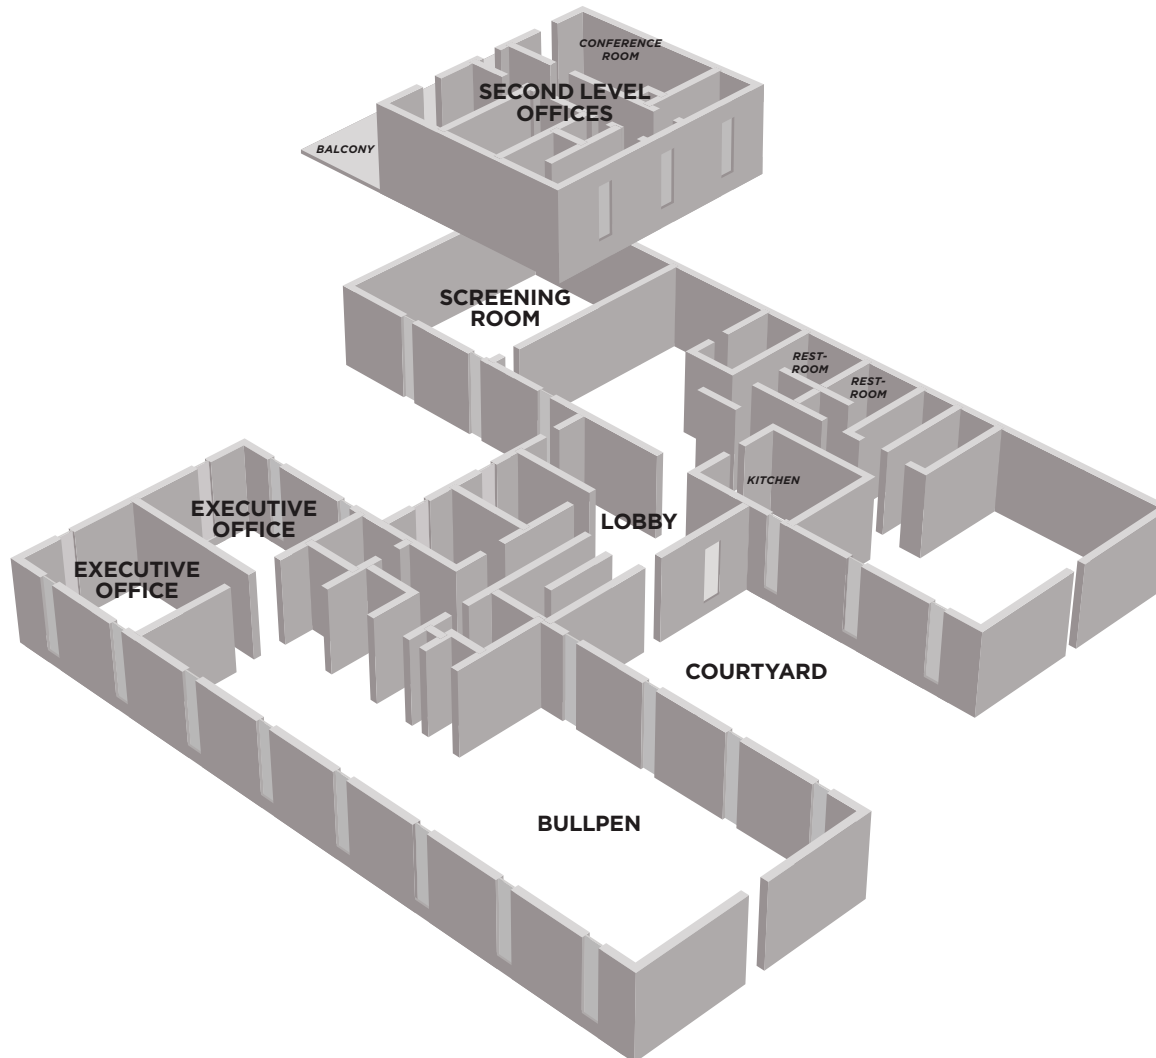

# PROFESSIONAL BLVD BUILDING

## VISUAL EFFECTS STUDIO

8,239 Square Feet

Newly Remodeled, Class-A Space

Fiber High-Speed Internet and  
Campus Fiber Network

Private Screening Room

3D Scanning Suite